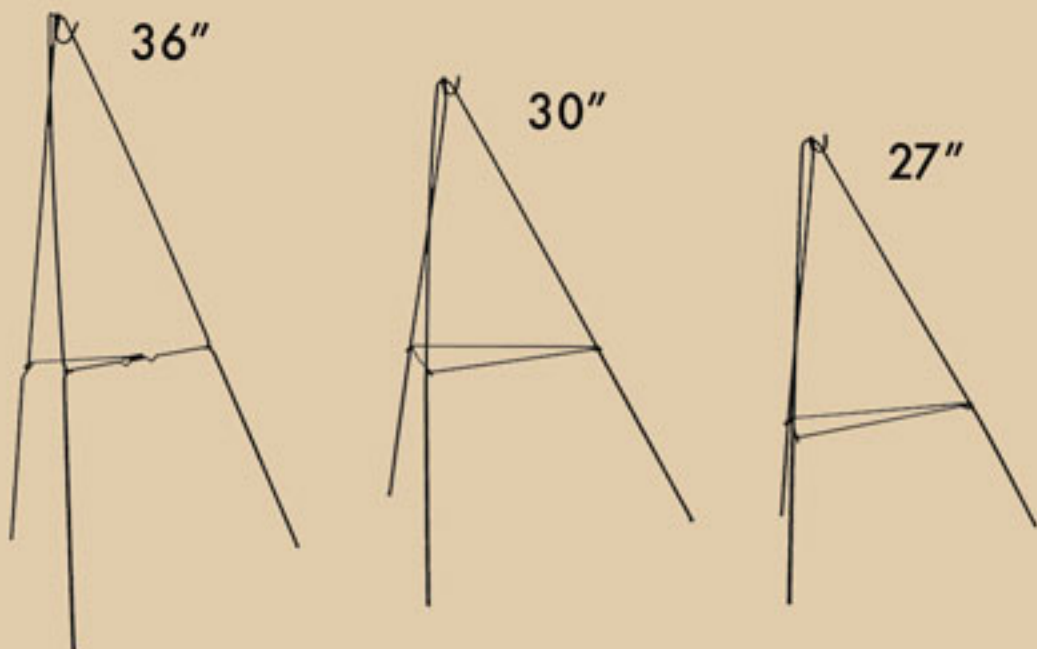

Large Crosses (LCR)

16" W x 26" L, mounted on a tripod easel.

Large Wreaths (LWR)

16" D, mounted on a tripod easel.

Large Headstone Saddle (LSD)

12" W x 24" L, mounted on a saddle easel.

Tripod Easels

* 18" and 24" sizes also available