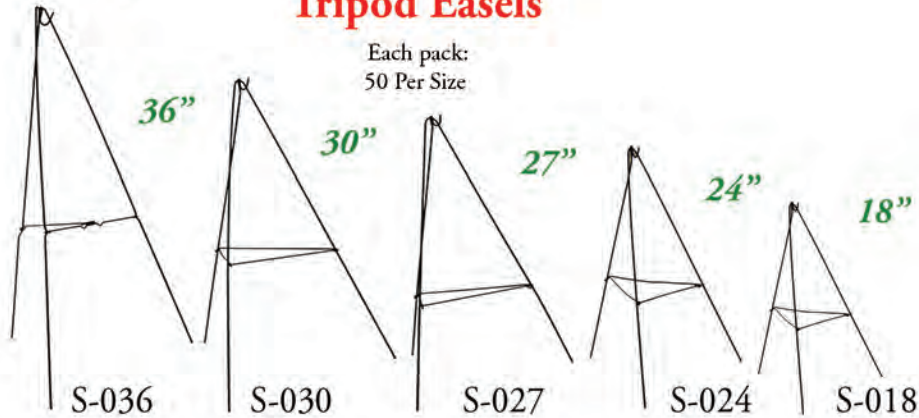

6' Shepherd Hook for Ground

12 Per Pack

36" Shepherd Hook for Vase

12 per Pack

Tripod Easels

Each pack:
50 Per Size

7.5" Open Basket (32" Tall)

12 per Pack