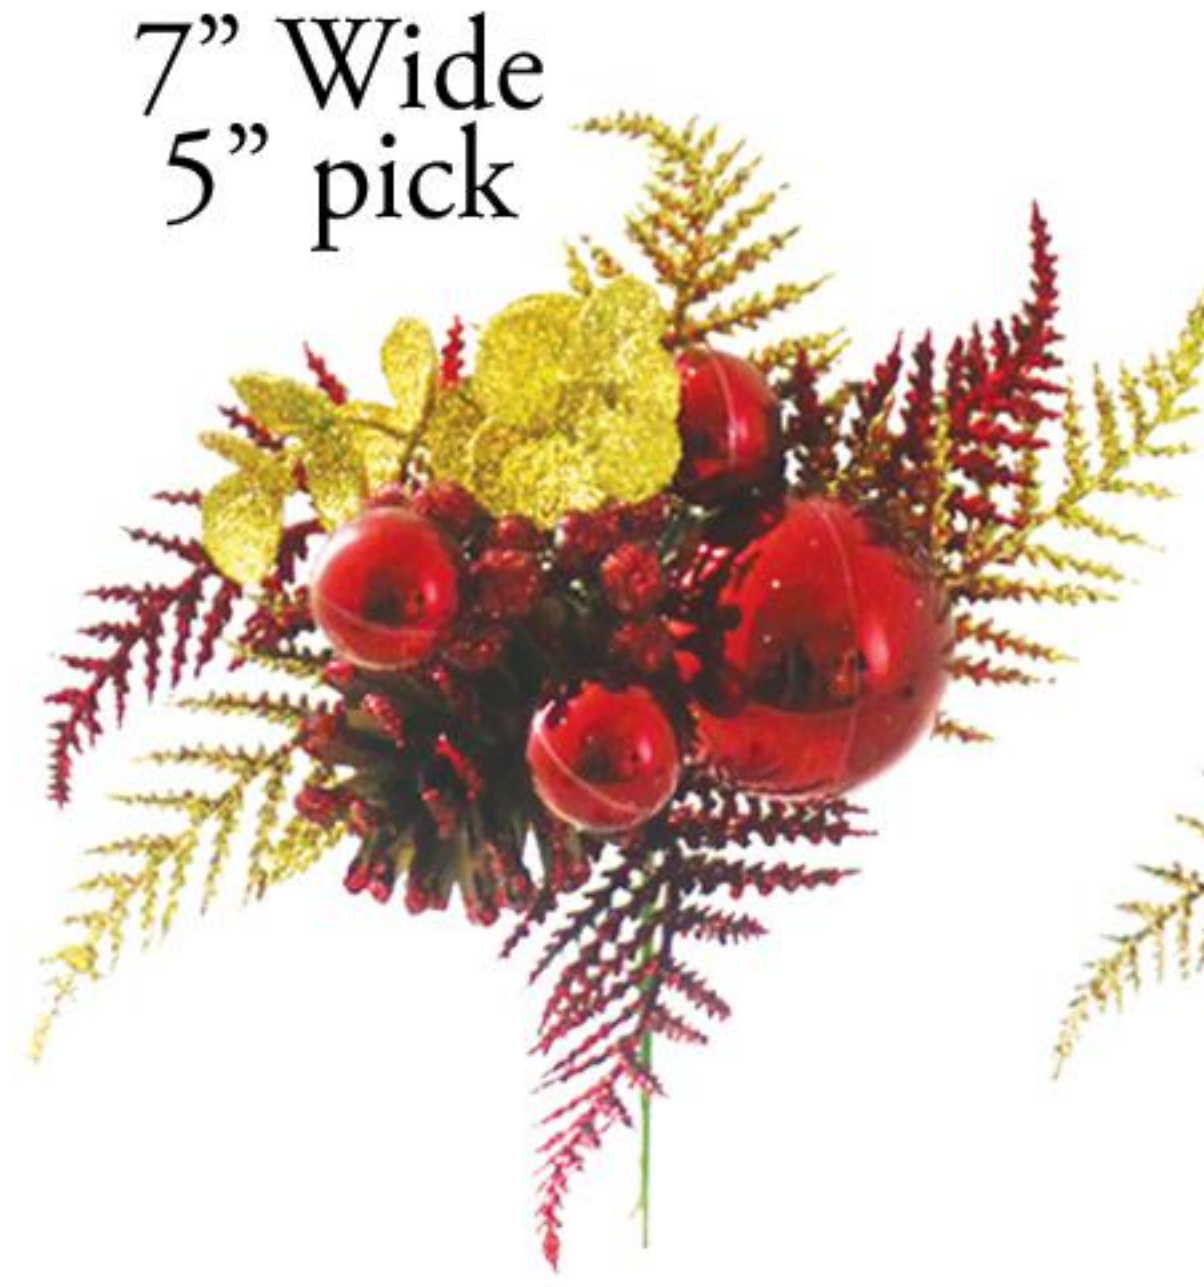

7" Wide
5" pick

JX-1158-BG